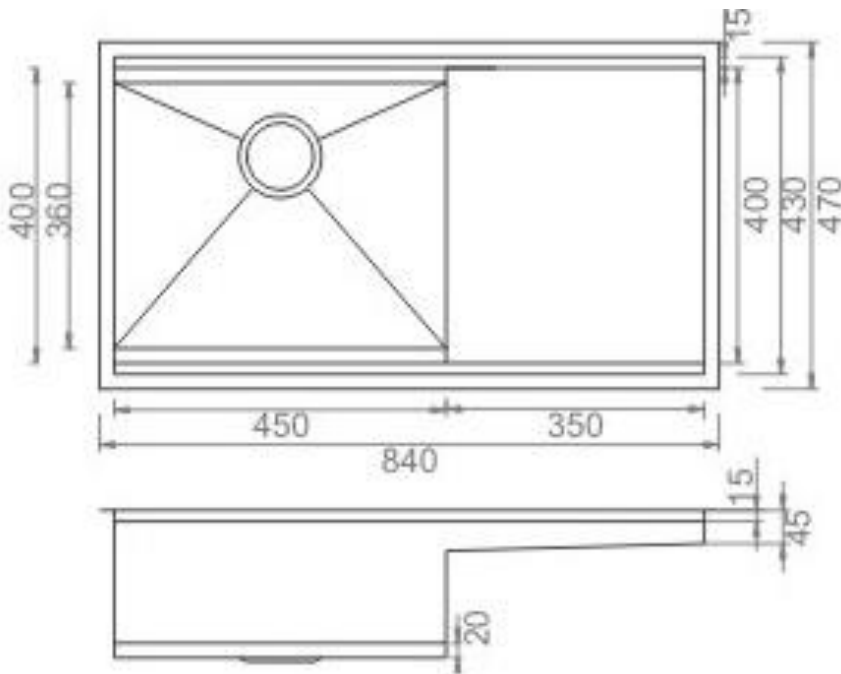

Single Bowl Single Drainer Sink FD8447AP

- Single Bowl 1.2mm, Single Drainer Undermount Sink
- Stainless Steel Finish
- Designer waste included
- Dimension: 800x490x190mm